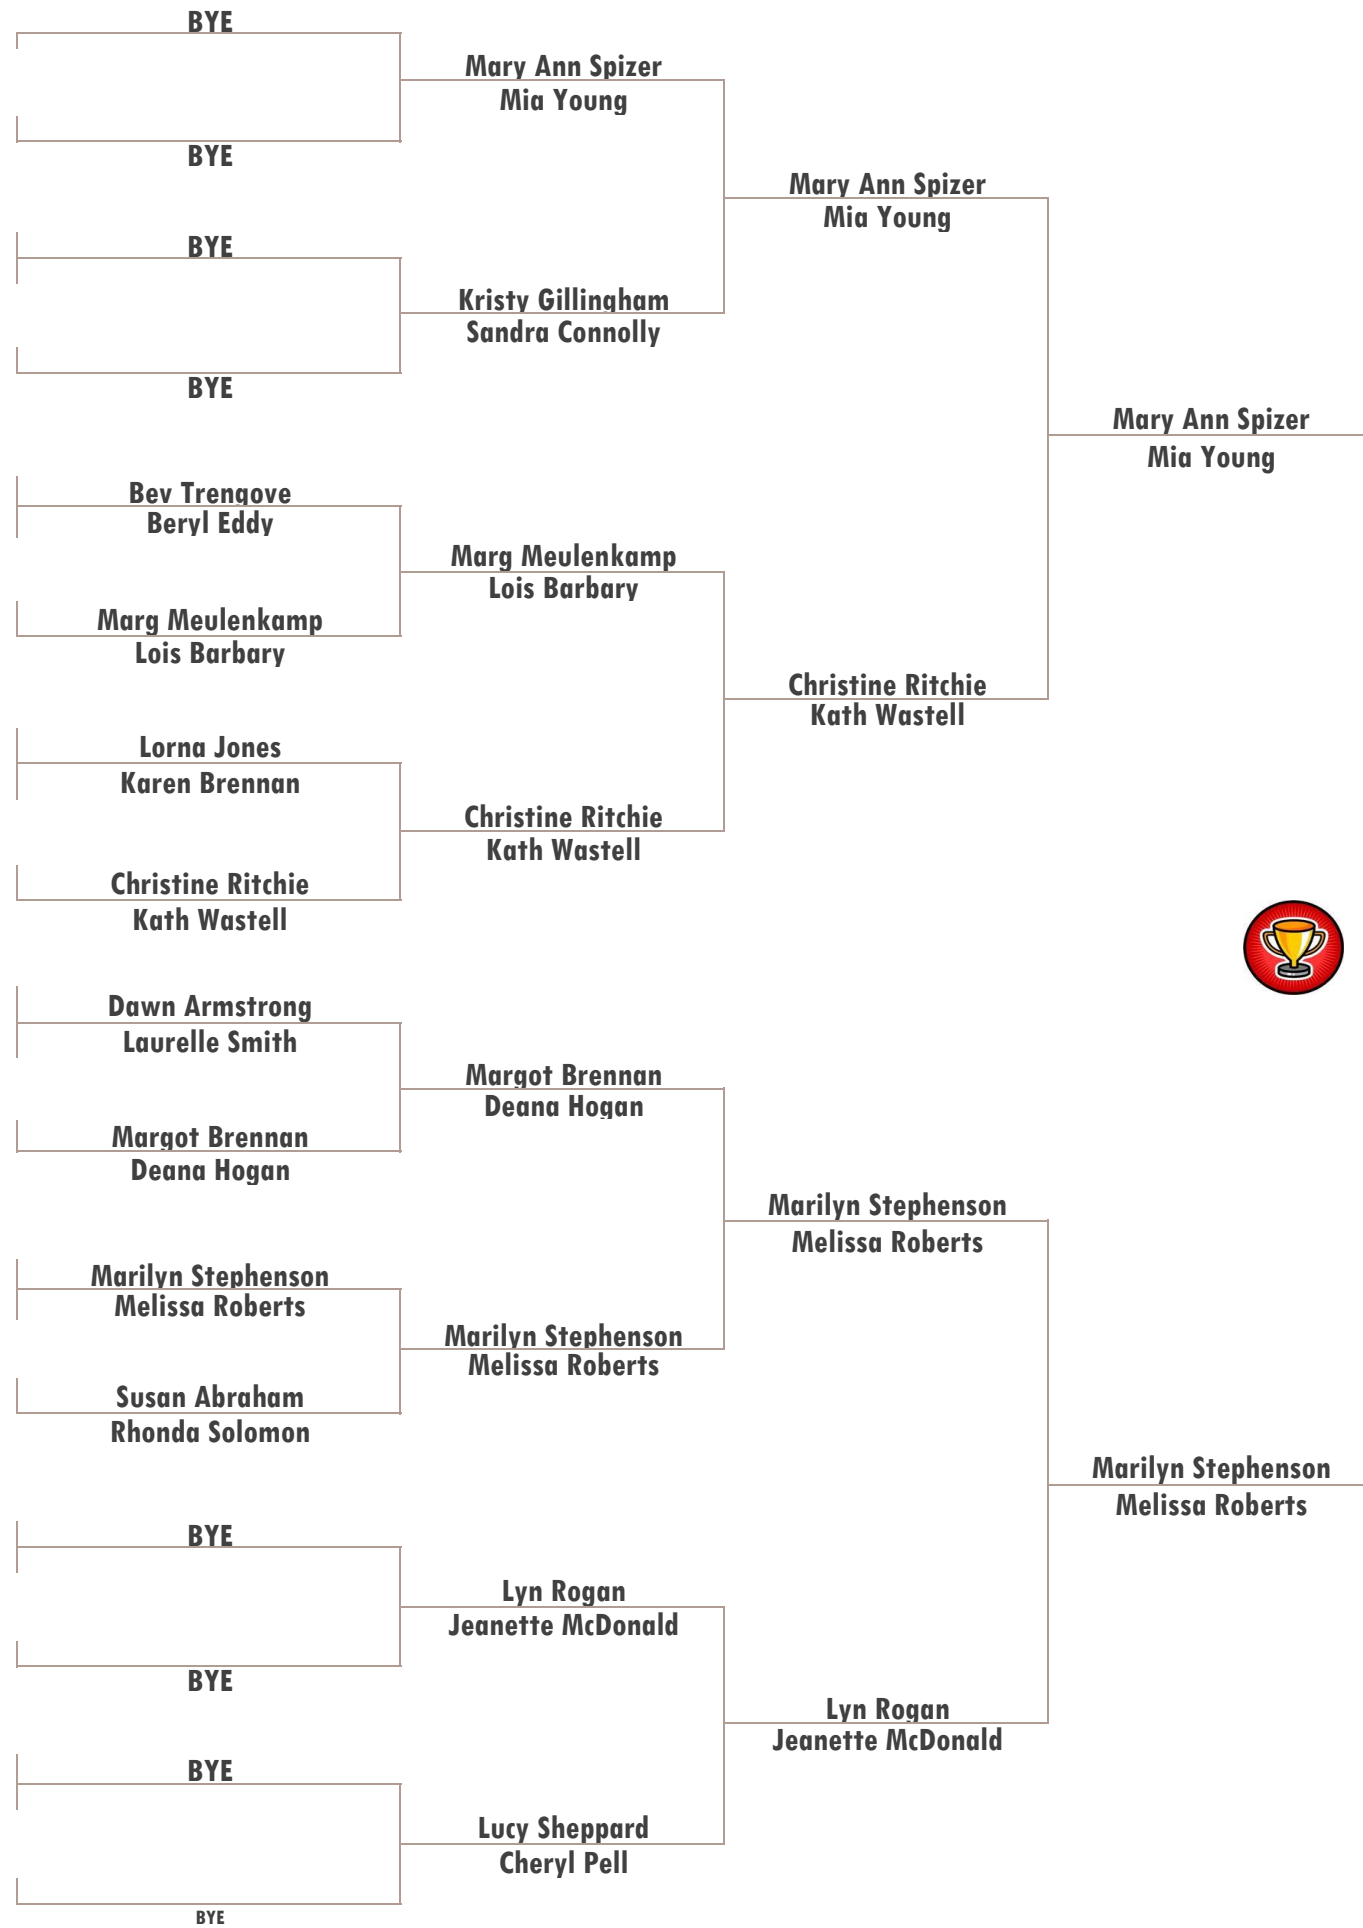

MOAMA BOWLING CLUB - LADIES CLUB PAIRS CHAMPIONSHIP 2017/18

1st Round 2nd Round Semi Final Final Champion
 Play by Jan 14 Play by Jan 28 Play by Feb 11 Feb 21 @ 5.30pm

-Play is 18 Ends.
 -Failure to play by listed date will result in forfeit.
 -Club uniform in finals

Marilyn Stephenson & Melissa Roberts